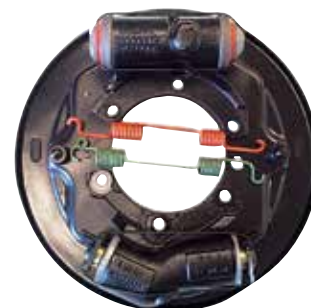

Each unit comes with a new spring kit

All Park Cylinders are rebuilt with the following:

- New park cylinder slave
- New seal kit

All Adjusting Cylinders are rebuilt with the following:

- New adjusting cylinder slave
- New seal kit
- New adjusting wheels

Each unit comes with a new crossover line

Each unit comes with a new bleeder screw

To order call toll free at:
(800) 624-8185
powerbrakes.com

Power Brake Sales

1517 McCormack Street
Sacramento, CA 95811
Toll Free: (800) 624-8185
Ph: (916) 446-7829
Fax: (916) 446-7569
e-mail: pbs@powerbrakes.com
website: www.powerbrakes.com

Part No.	Description
203251X	Right Hand ,1.625" Bore, Backing Plate
203252X	Left Hand ,1.625" Bore, Backing Plate
203261X	Right Hand ,1.750" Bore, Backing Plate
203262X	Left Hand ,1.750" Bore, Backing Plate

Core charges apply

Park Cylinders

Part No.	Description
201179X	Left Hand ,1.750" Bore, Park Cylinder
201180X	Right Hand ,1.750" Bore, Park Cylinder

Core charges apply

Adjusting Cylinders

Part No.	Description
201183X	Left Hand ,1.750" Bore, Adjusting Cylinder
201184X	Right Hand ,1.750" Bore, Adjusting Cylinder